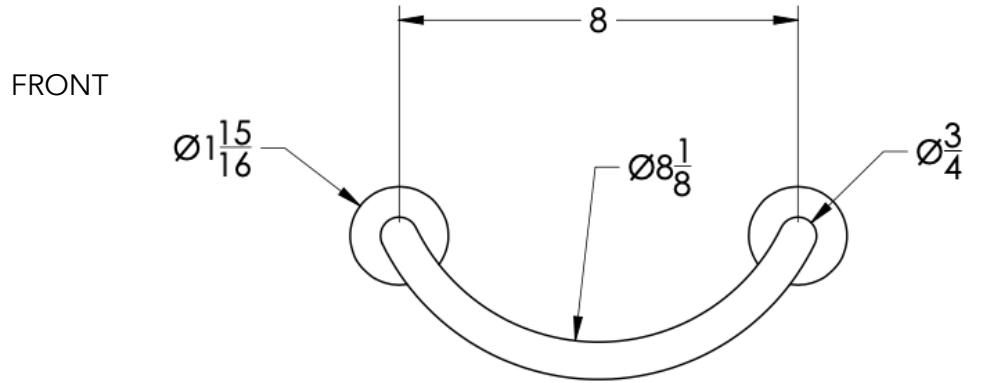

## FEATURES

- Premium 304 Grade Stainless Steel
- Solid Mount Construction
- Concealed Installation Hardware
- State of the art wall anchors included for installation on Dry wall or Tile

Dimensions in inches

NOTE: Dimensions subject to change without notice.